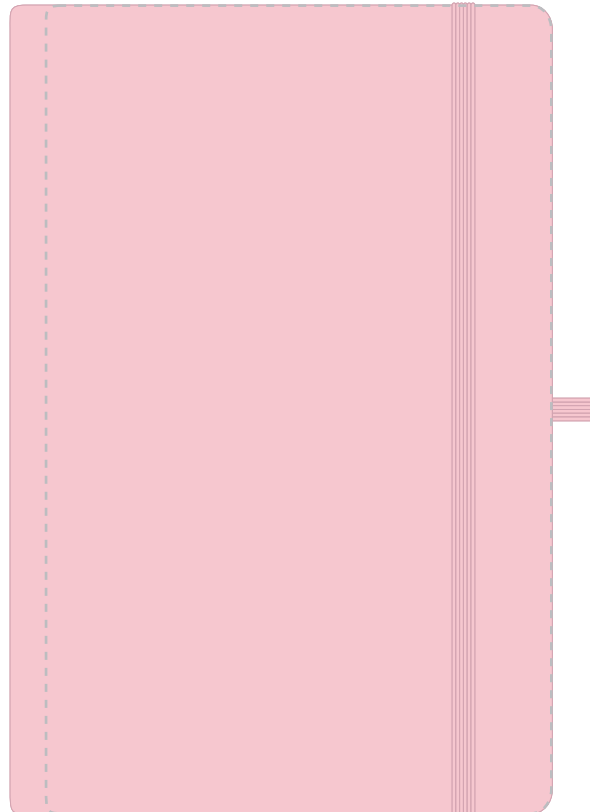

Your Ref:	Quantity:	Product Code: QS0345
Our Ref:	Version: 1	Product Colour: BABY PINK

PRINTING CONCERNS:

Please note that this product has Sustainability Markings that are not visible from this perspective

We stock this item in the following colours

**PANTONE REFERENCE(S)**

- Debossing / Foil Blocking (Edge to Edge)

ARTWORK SCALE 50%

The dashed line is to demonstrate print area and will not appear on your printed item

To proceed, please approve visual via the online system.

ARTWORK SCALE 100%

Max print area: 134mm x 214mm